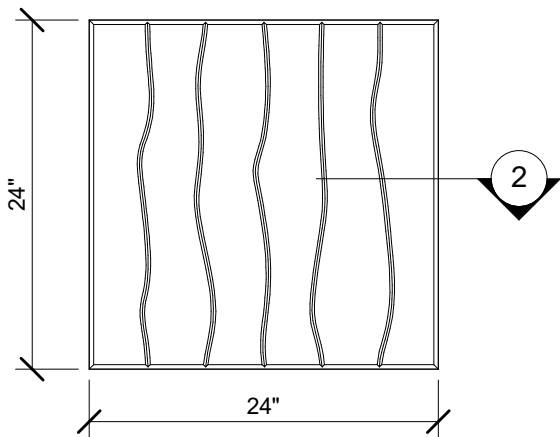

1 SIDE VIEW  
1" = 1'-0"

2 EDGE DETAIL  
3" = 1'-0"

3 PLAN VIEW  
1" = 1'-0"

4 END VIEW  
1" = 1'-0"

123 Columbia Court N. Chaska, MN 55318  
www.acousticalsurfaces.com  
1-800-854-2948

PRODUCT LINE: 2" Enviroacoustic Design Panels - 2ft x 2ft - Beveled Edge - Drizzle