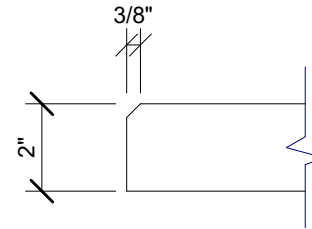

1 SIDE VIEW  
1" = 1'-0"

2 EDGE DETAIL  
3" = 1'-0"

3 PLAN VIEW  
1" = 1'-0"

4 END VIEW  
1" = 1'-0"

123 Columbia Court N. Chaska, MN 55318  
www.acousticalsurfaces.com  
1-800-854-2948

PRODUCT LINE: 2" Enviroacoustic Design Panels - 2ft x 2ft - Beveled Edge - Drizzle